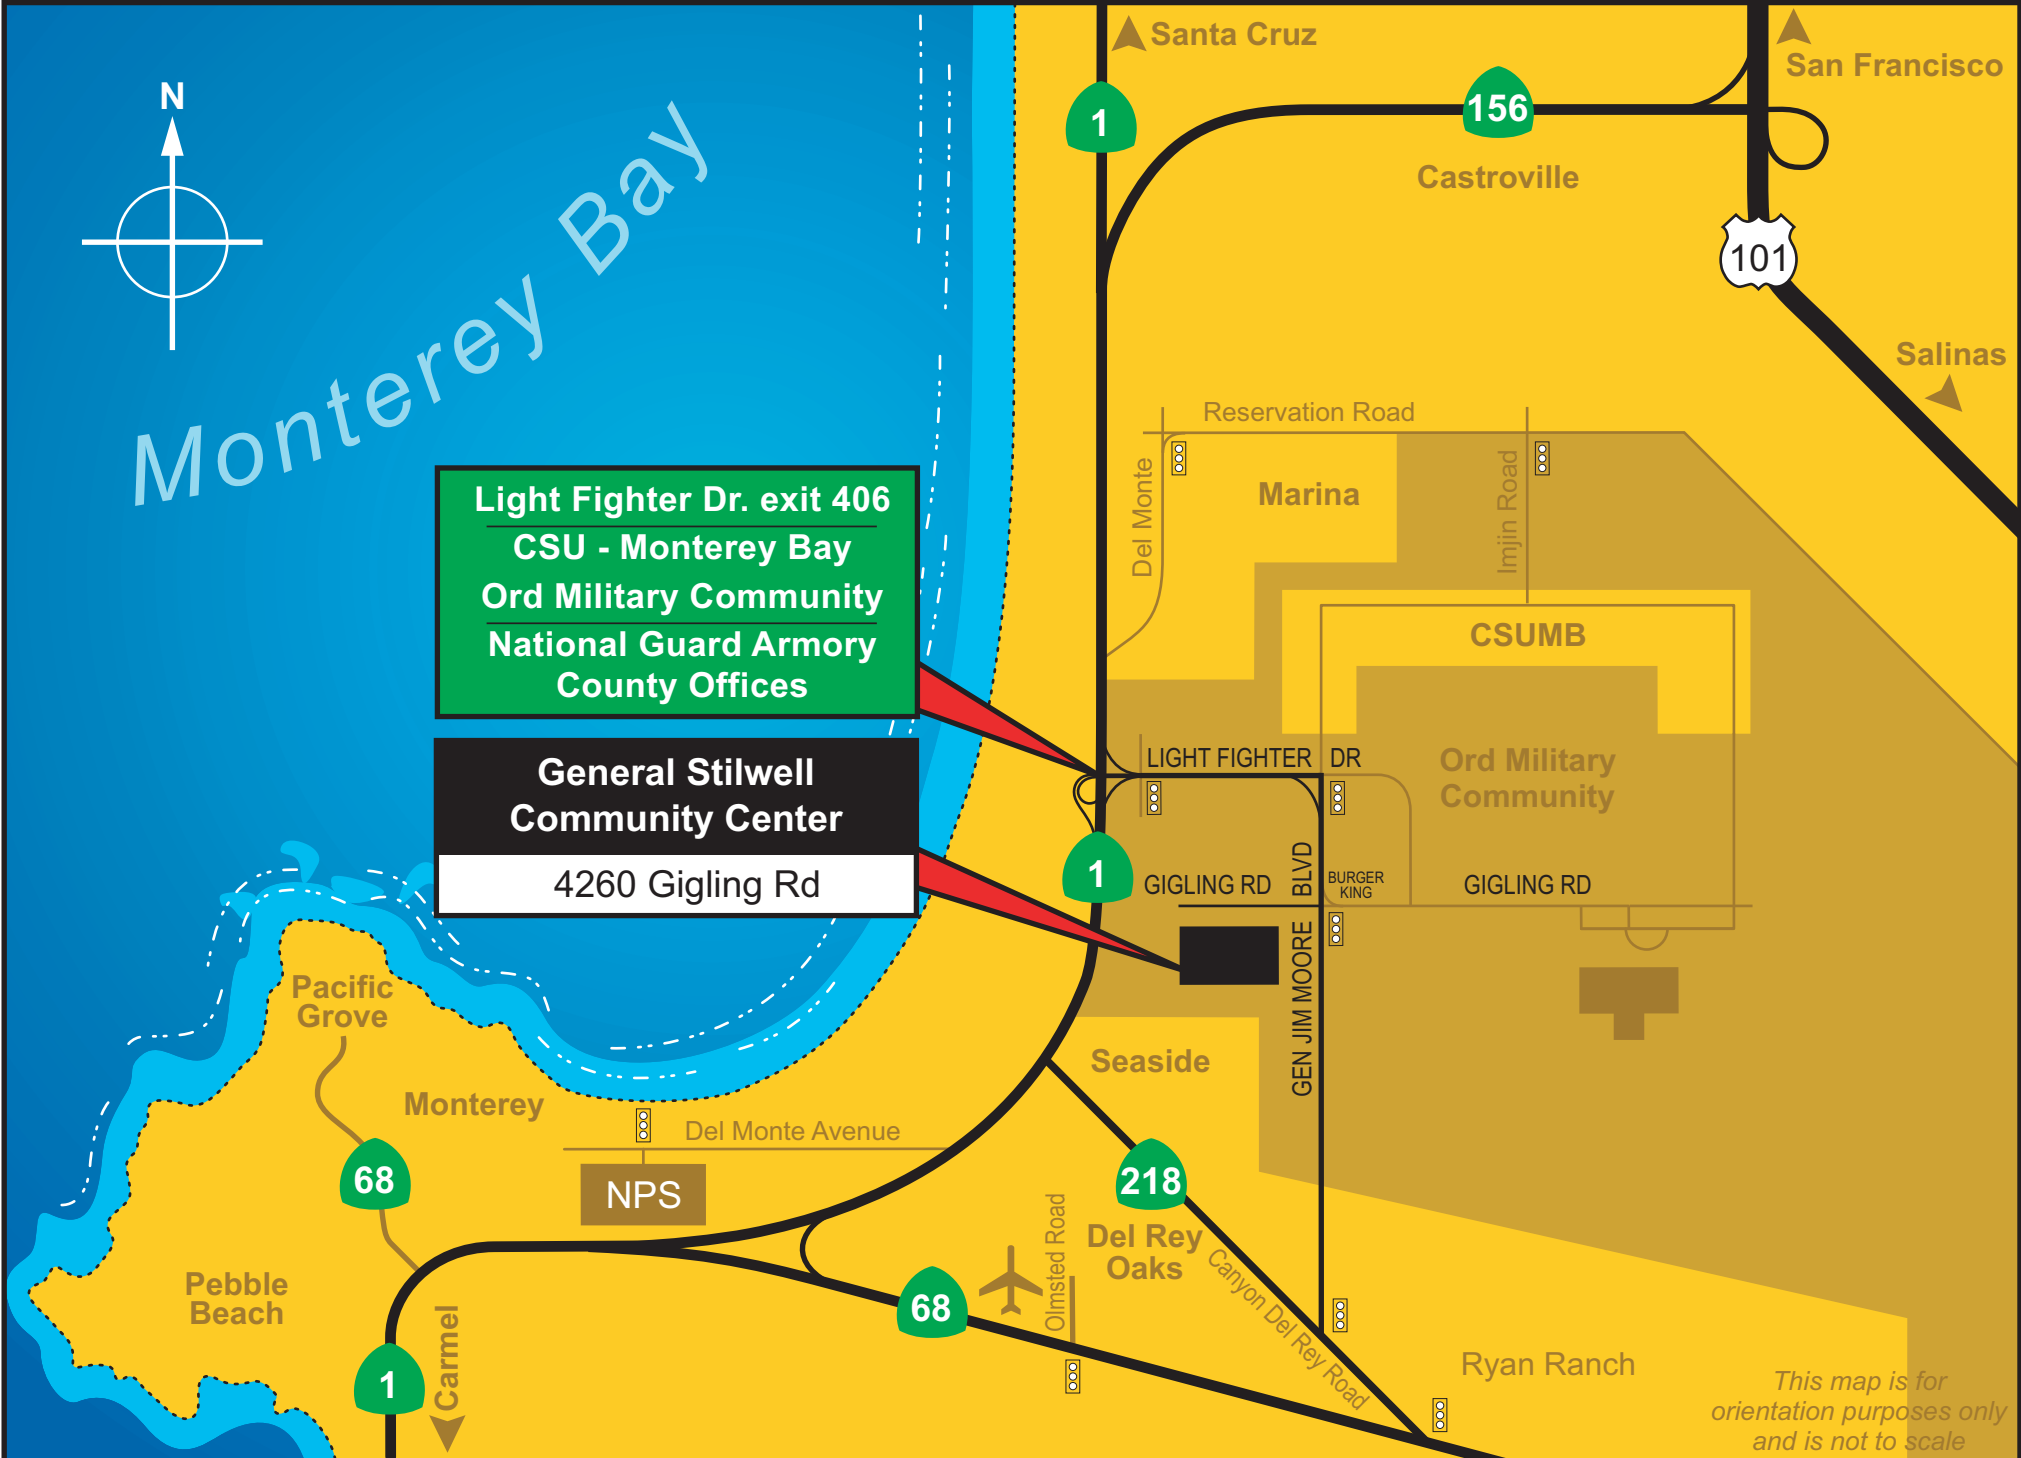

Directions to General Stilwell Community Center • 4260 Gigling Road • Seaside, CA • (831) 242-6581

Monterey Bay

Light Fighter Dr. exit 406
CSU - Monterey Bay
Ord Military Community
National Guard Armory
County Offices

General Stilwell
Community Center
4260 Gigling Rd

This map is for orientation purposes only and is not to scale